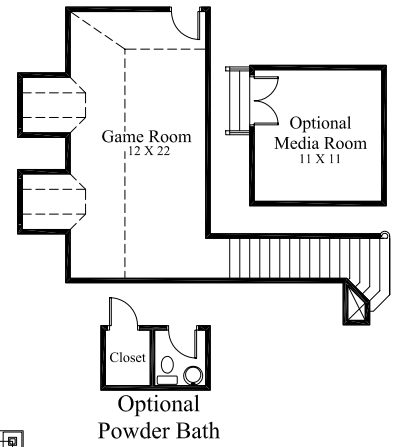

Paluxy II Plan 1265

3 Bedrooms
2.5 Baths
3 Car Garage

Living Area: 3,721 Sq. Ft.

04.18.08

Prices, plans, specifications, options and special features may change without notice or obligation by Kaden Homes. Square feet and room dimensions are estimates only and subject to final construction. Contact your Kaden consultant for details on plans, pricing, home sites and available options.