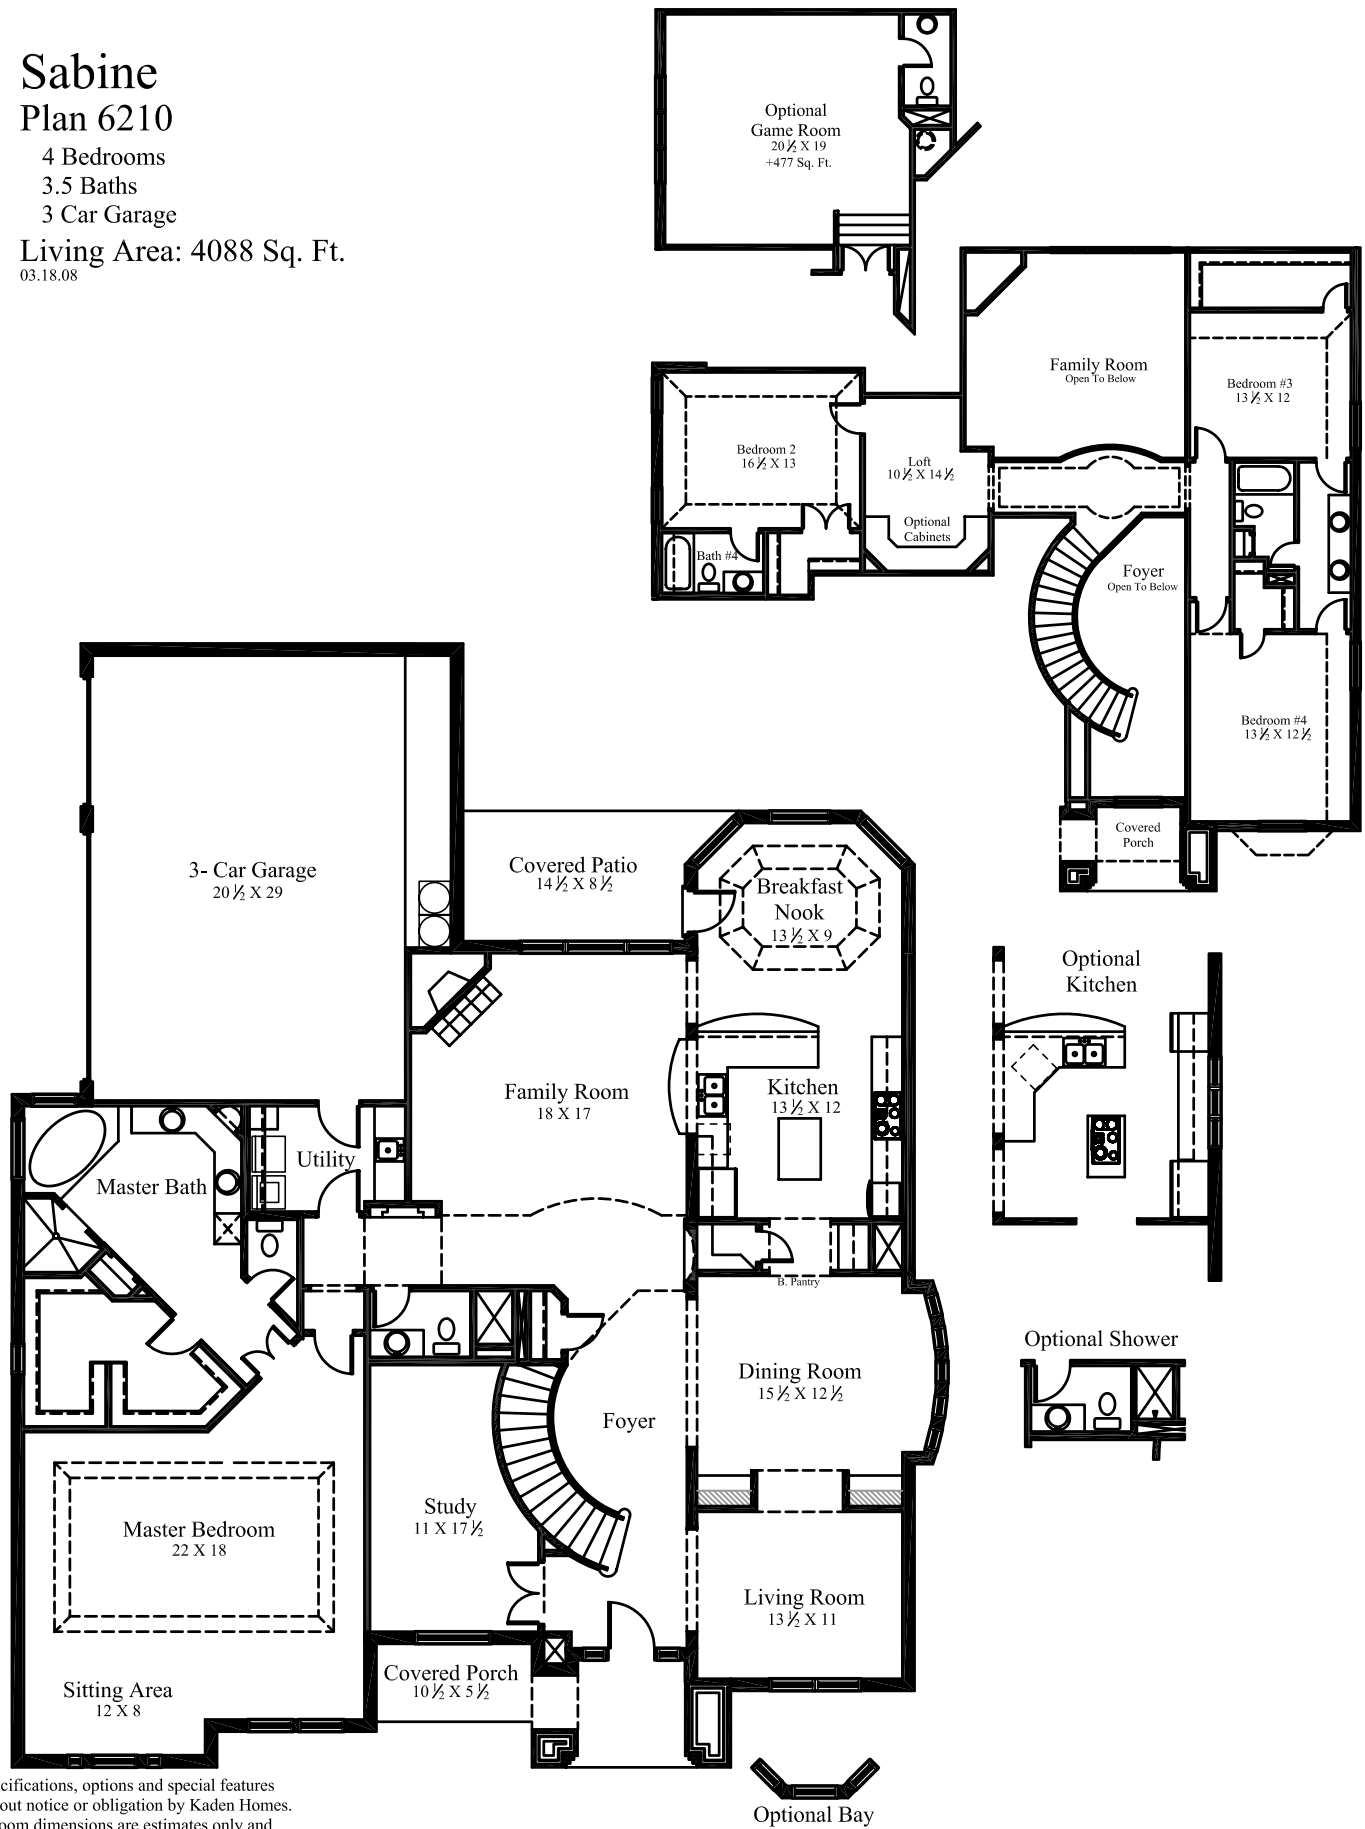

Sabine

Plan 6210

4 Bedrooms
3.5 Baths
3 Car Garage

Living Area: 4088 Sq. Ft.
03.18.08

Prices, plans, specifications, options and special features may change without notice or obligation by Kaden Homes. Square feet and room dimensions are estimates only and subject to final construction. Contact your Kaden consultant for details on plans, pricing, home sites and available options.