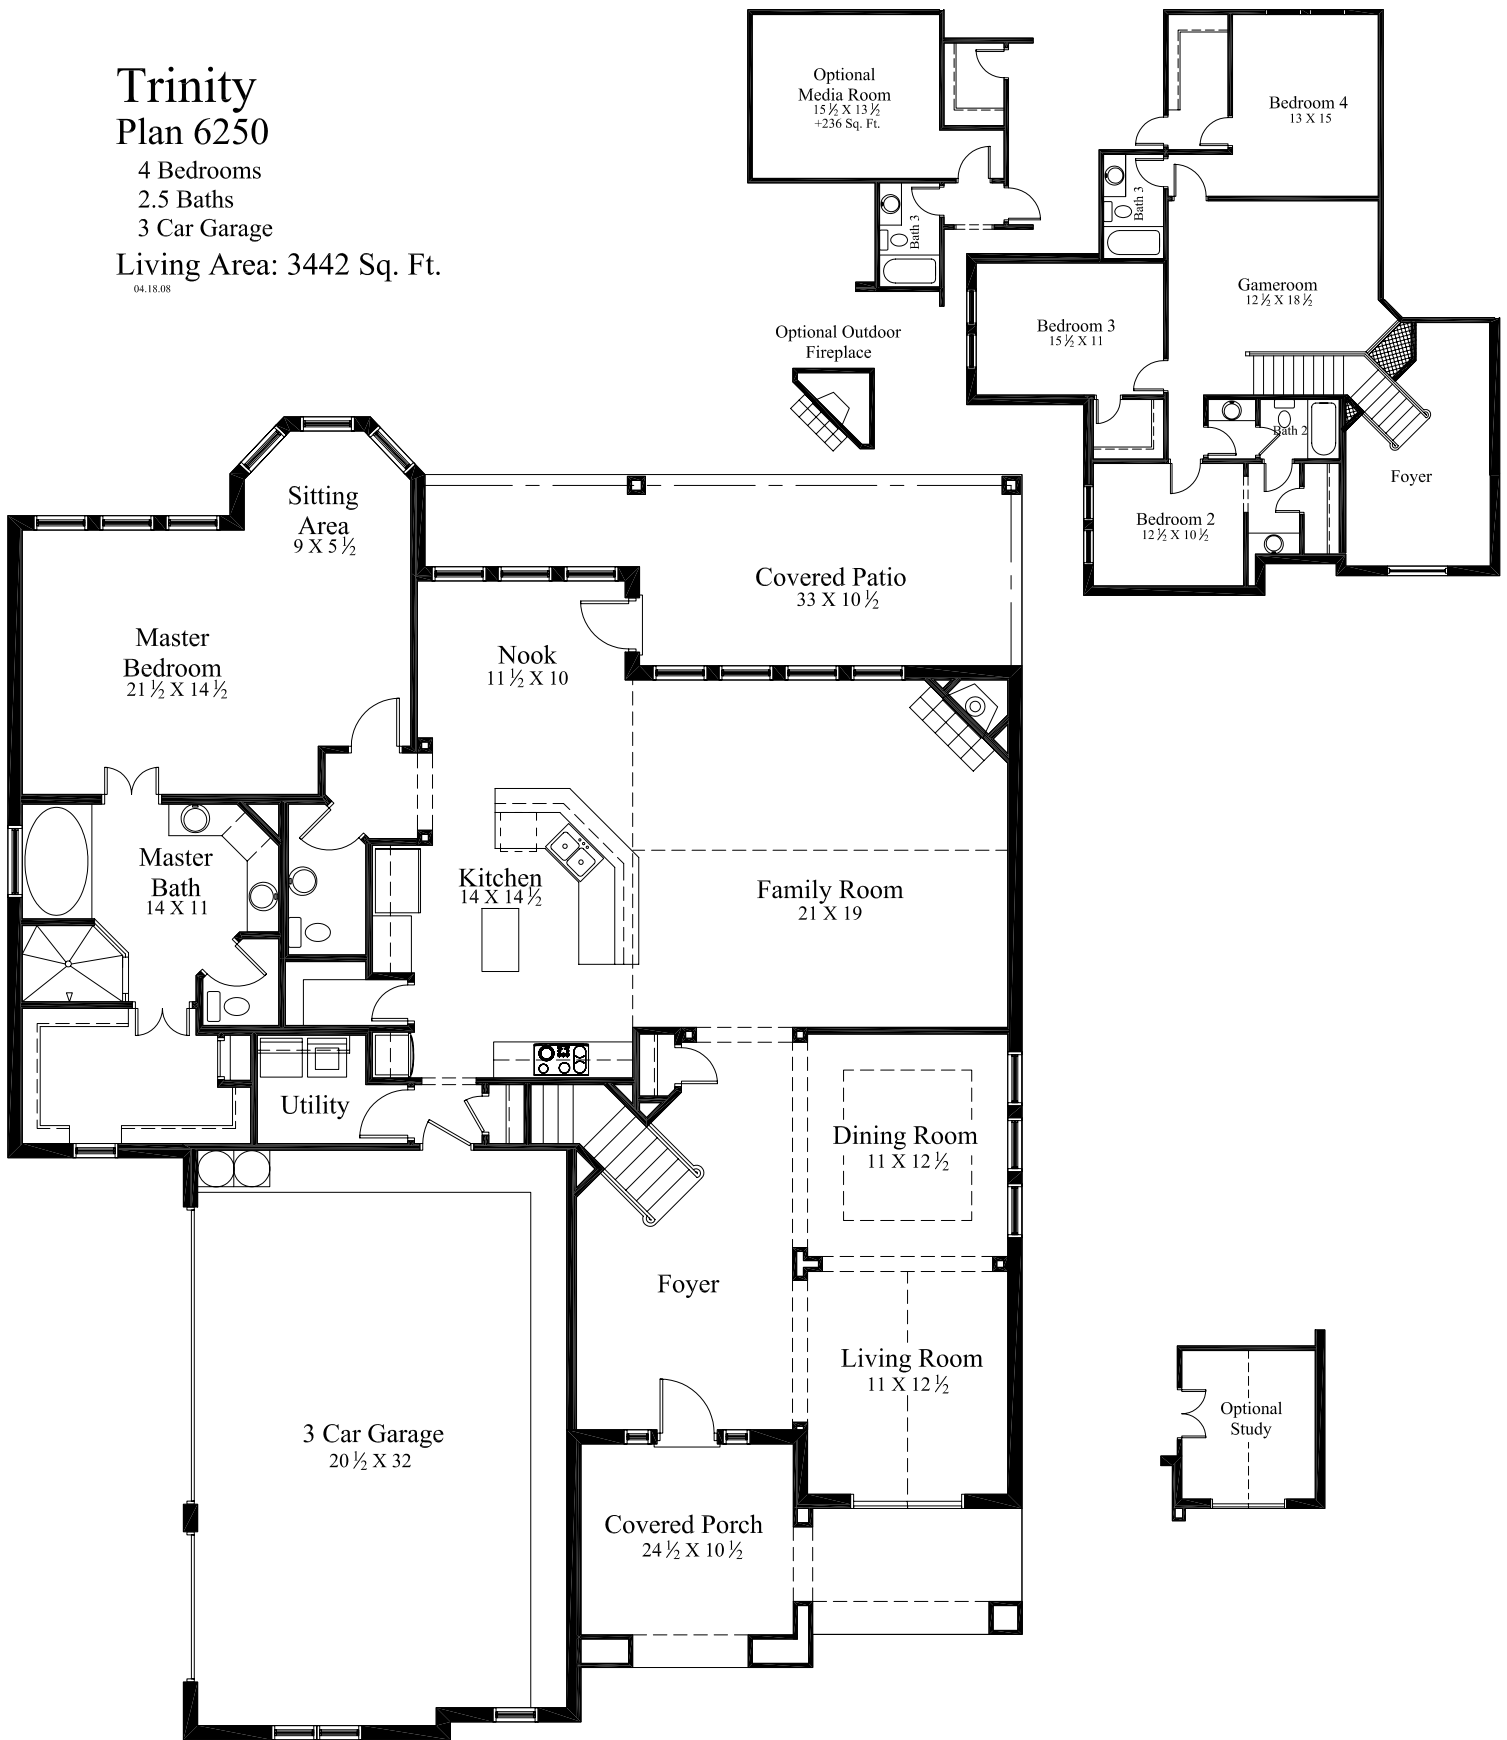

Trinity Plan 6250

4 Bedrooms
2.5 Baths
3 Car Garage

Living Area: 3442 Sq. Ft.

04.18.08

Prices, plans, specifications, options and special features may change without notice or obligation by Kaden Homes. Square feet and room dimensions are estimates only and subject to final construction. Contact your Kaden consultant for details on plans, pricing, home sites and available options.